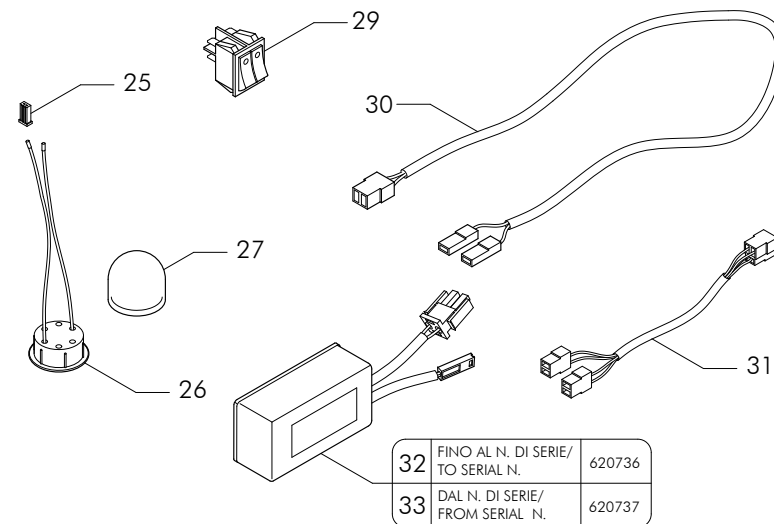

SCALDATAZZE - CUP HEATING

LED