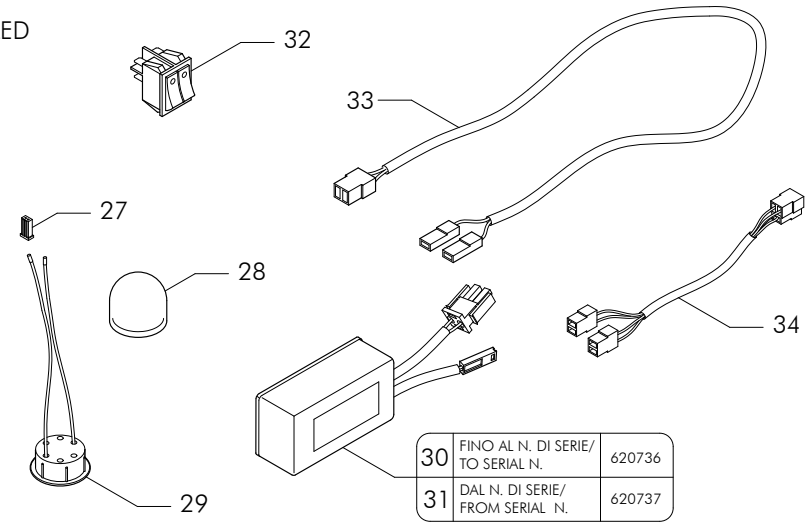

SCALDATAZZE - CUP HEATING

LED