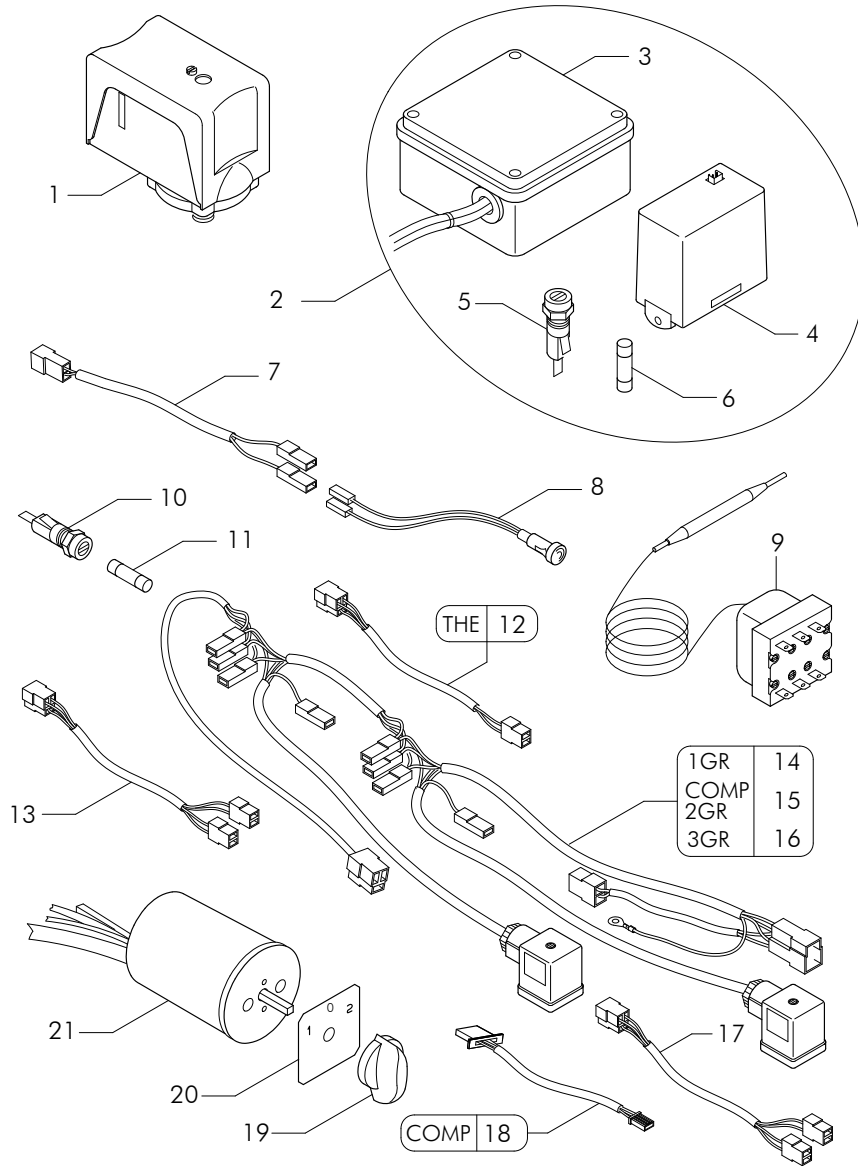

SCALDATAZZE - CUP HEATING

LED